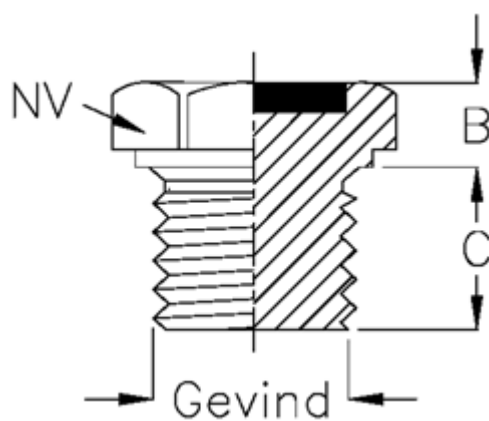

Data Sheet

Article number: 21325161B

Description: Drain filling plug
Type 32B G 1 1/4 ET.B (drain blue)

Measures

B = 10

C = 15

NV = 50

Thread = 1 1/4 GAS